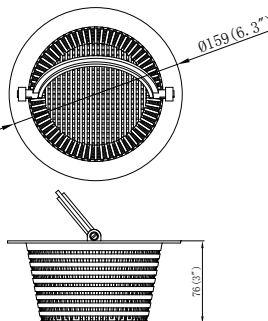

MODEL NO.	DESCRIPTION
91713	Hydrostream 1 1/2" male threaded (NPT) fitting 3/4"

MODEL NO.	DESCRIPTION
91714	Hydrostream 1 1/2" male threaded (NPT) fitting 1/2"

MODEL NO.	DESCRIPTION
91715	Hydrostream 1 1/2" male threaded (NPT) fitting 3/8"

MODEL NO.	DESCRIPTION
91011	Hose adaptor 1 1/2" male threaded (NPT) 1 1/2" X 1 1/4" hose smooth

MODEL NO.	DESCRIPTION
91012	Vacuum plate 1 1/2" x 1 1/4" hose smooth hose connection

MODEL NO.	DESCRIPTION
91015	Skimmer cover

MODEL NO.	DESCRIPTION
91016	Stainer skimmer basket for standard and wide-mouth skimmer

MODELNO.	DESCRIPTION
91907	Plastic face plate cover for Hayward(SP1084F)

MODELNO.	DESCRIPTION
91920	Square Lid(HAYWARD SP1082E)