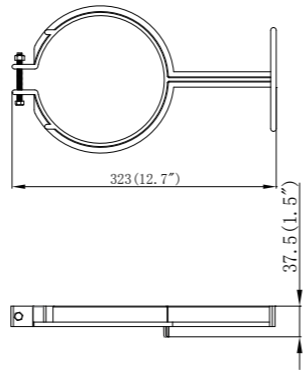

MODEL NO.	DESCRIPTION
91018	Double layer wide-mouth gasket

MODEL NO.	DESCRIPTION
91019	Return fitting body 1 1/2" female threaded x 2" male threaded

MODEL NO.	DESCRIPTION
91021	Octagonal nut 2" female threaded

MODEL NO.	DESCRIPTION
91022	Eyeball base 1 1/2" male threaded

MODEL NO.	DESCRIPTION
91025	Skimmer support

MODEL NO.	DESCRIPTION
91208	Inlet/outlet fitting

MODEL NO.	DESCRIPTION
91228	White fitting for wooden pool