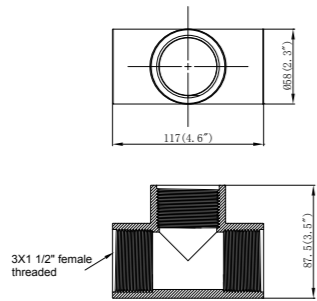

MODEL NO.	DESCRIPTION
91200	Main Drain 2"

MODEL NO.	DESCRIPTION
91230	9" square

MODEL NO.	DESCRIPTION
91213	Plug 1 1/2" mip

MODEL NO.	DESCRIPTION
65762001001	PVC 3X1 1/2" female threaded(NPSM)

MODEL NO.	DESCRIPTION
91201	Main Drain 1 1/2"

MODEL NO.	DESCRIPTION
91018	Double layer wide-mouth gasket

MODEL NO.	DESCRIPTION
91019	Return fitting body 1 1/2" female threaded x 2" male threaded

MODEL NO.	DESCRIPTION
91021	Octagonal nut 2" female threaded