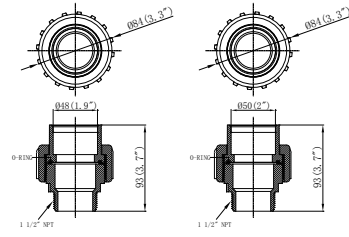

MODELNO.	DESCRIPTION
91301	unit fitting 2" slip(60mm)
91302	unit fitting 2" slip(63mm)

MODELNO.	DESCRIPTION
91303	unit fitting 1 1/2" slip(48mm)
91304	unit fitting 1 1/2" slip(50mm)

MODELNO.	DESCRIPTION
91382	unit fitting 1 1/2" slip(48mm)
91384	unit fitting 1 1/2" slip(50mm)

MODELNO.	DESCRIPTION
91383	Unit fitting 1 1/2" thread

MODELNO.	DESCRIPTION
91385	1 1/2" male threaded(NPT) X 1 1/2" slip(48mm)
91386	1 1/2" male threaded(NPT) X 1 1/2" slip(50mm)

MODELNO.	DESCRIPTION
91312	Unit fitting 1 1/2" slip(48mm)