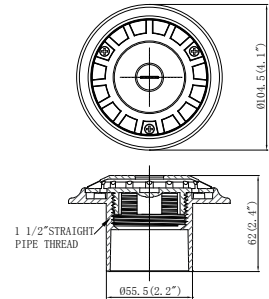

MODELNO.	DESCRIPTION
91226	Floor inlet