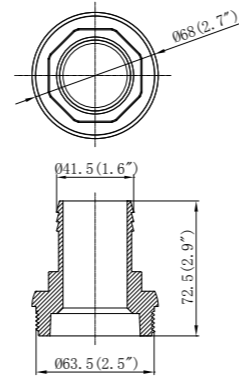

MODEL NO.	DESCRIPTION
91018	Double layer wide-mouth gasket

MODEL NO.	DESCRIPTION
91019	Return fitting body 1 1/2" female threaded x 2" male threaded

MODEL NO.	DESCRIPTION
91021	Octagonal nut 2" female threaded

MODELNO.	DESCRIPTION
91383	Unit fitting 1 1/2" thread

MODELNO.	DESCRIPTION
91385	1 1/2" male threaded(NPT) X 1 1/2" slip(48mm)
91386	1 1/2" male threaded(NPT) X 1 1/2" slip(50mm)

MODELNO.	DESCRIPTION
91312	Unit fitting 1 1/2" slip(48mm)

MODELNO.	DESCRIPTION
81128002	ABS quick-connect 90 elbow 1 1/2" male threaded(NPT) x 1 1/2" smooth

MODELNO.	DESCRIPTION
81124	ABS 90° elbow adaptor 1 1/2" barbed x 1 1/2" barbed

MODELNO.	DESCRIPTION
81131	ABS adaptor 1 1/2"(NPT) male threaded x 1 1/2"(NPT) male threaded

MODELNO.	DESCRIPTION
81132	PVC SCH 40 90 elbow 1 1/2" female slip(48mm) x 1 1/2" barbed

MODELNO.	DESCRIPTION
81123	ABS hose adaptor 1 1/2"(NPT) male threaded x 1 1/2" barbed

MODELNO.	DESCRIPTION
81126	ABS quick-connect adaptor (2 1/2"-1 1/2 UN 2A) male threaded x 1 1/2" barbed