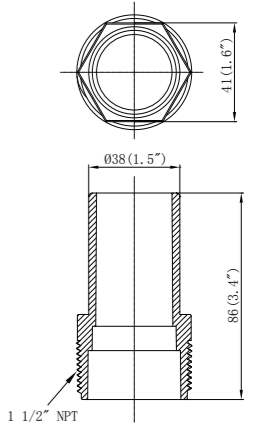

MODELNO.	DESCRIPTION
81020	ABS adaptor universal wall skimmer vacuum elbow x 1 1/4" x 1 1/2" smooth

MODELNO.	DESCRIPTION
81125	Pool fountain adaptor 1 1/2" female threaded x 2" female threaded

MODELNO.	DESCRIPTION
81127003	Ring for 81109/81110

MODELNO.	DESCRIPTION
81127002	Housing for 81109/81110

MODELNO.	DESCRIPTION
81131002	PVC SCH 40 adaptor 1 1/2" male threaded(NPT) x 1 1/2" slip(48mm)

MODELNO.	DESCRIPTION
81127004	ABS quick-connect 90 elbow 1 1/2" male threaded(NPT) x 1 1/2" barbed

MODELNO.	DESCRIPTION
81101	ABS adaptor 1 1/2" male threaded (NPT) x 1 1/4" x 1 1/2" smooth

MODELNO.	DESCRIPTION
81102	ABS adaptor 1 1/2" male threaded (NPT) x 1 1/2" smooth

MODELNO.	DESCRIPTION
81103	Hose adapter 1 1/2" male slip x 1 1/2" hose smooth

MODELNO.	DESCRIPTION
81104	ABS 90° elbow 1 1/2" male threaded(NPT) x 1 1/2" smooth