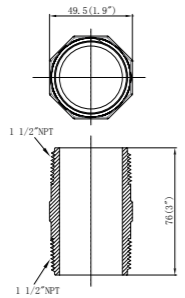

MODELNO.	DESCRIPTION
91383	Unit fitting 1 1/2" thread

MODELNO.	DESCRIPTION
91385	1 1/2" male threaded(NPT) X 1 1/2" slip(48mm)
91386	1 1/2" male threaded(NPT) X 1 1/2" slip(50mm)

MODELNO.	DESCRIPTION
91312	Unit fitting 1 1/2" slip(48mm)

MODELNO.	DESCRIPTION
81107	ABS quick-connect 90° elbow 1 1/2" male threaded (NPT) x 1 1/2" barbed

MODELNO.	DESCRIPTION
81108	ABS quick-connect 90° elbow 1 1/2" male threaded (NPT) x 1 1/2" smooth

MODELNO.	DESCRIPTION
81109	ABS quick-connet adaptor 1 1/2" male threaded (NPT) x 1 1/2" barbed

MODELNO.	DESCRIPTION
81110	ABS quick-connet adaptor 1 1/2" male threaded (NPT) x 1 1/2" smooth

MODELNO.	DESCRIPTION
81127001	Adaptor with o-ring for 81109

MODELNO.	DESCRIPTION
81128001	Adaptor with o-ring for 81110

MODELNO.	DESCRIPTION
81128002	ABS quick-connect 90 elbow 1 1/2" male threaded(NPT) x 1 1/2" smooth

MODELNO.	DESCRIPTION
81124	ABS 90° elbow adaptor 1 1/2" barbed x 1 1/2" barbed

MODELNO.	DESCRIPTION
81131	ABS adaptor 1 1/2"(NPT) male threaded x 1 1/2"(NPT) male threaded