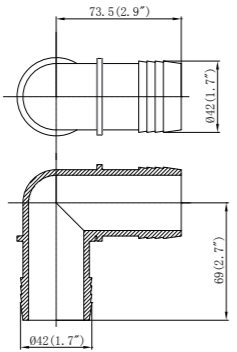

MODELNO.	DESCRIPTION
91383	Unit fitting 1 1/2" thread

MODELNO.	DESCRIPTION
91385	1 1/2" male threaded(NPT) X 1 1/2" slip(48mm)
91386	1 1/2" male threaded(NPT) X 1 1/2" slip(50mm)

MODELNO.	DESCRIPTION
91312	Unit fitting 1 1/2" slip(48mm)

MODELNO.	DESCRIPTION
81107	ABS quick-connect 90° elbow 1 1/2" male threaded (NPT) x 1 1/2" barbed

MODELNO.	DESCRIPTION
81108	ABS quick-connect 90° elbow 1 1/2" male threaded (NPT) x 1 1/2" smooth

MODELNO.	DESCRIPTION
81109	ABS quick-connet adaptor 1 1/2" male threaded (NPT) x 1 1/2" barbed

MODELNO.	DESCRIPTION
81110	ABS quick-connet adaptor 1 1/2" male threaded (NPT) x 1 1/2" smooth

MODELNO.	DESCRIPTION
81127001	Adaptor with o-ring for 81109

MODELNO.	DESCRIPTION
81128001	Adaptor with o-ring for 81110

MODELNO.	DESCRIPTION
81128002	ABS quick-connect 90 elbow 1 1/2" male threaded(NPT) x 1 1/2" smooth

MODELNO.	DESCRIPTION
81124	ABS 90° elbow adaptor 1 1/2" barbed x 1 1/2" barbed

MODELNO.	DESCRIPTION
81131	ABS adaptor 1 1/2"(NPT) male threaded x 1 1/2"(NPT) male threaded