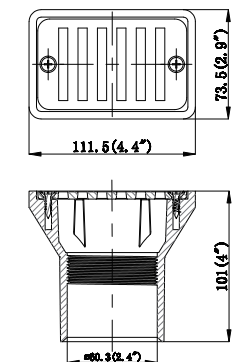

MODELNO.	DESCRIPTION
91209	Deck drain/gutter socket 4"