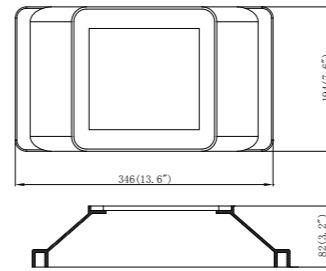

MODEL NO.	DESCRIPTION
91003	Wide-mouth set assemble grande ouverture