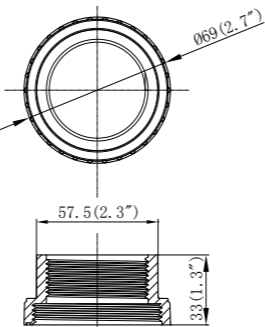

MODELNO.	DESCRIPTION
91383	Unit fitting 1 1/2" thread

MODELNO.	DESCRIPTION
91385	1 1/2" male threaded(NPT) X 1 1/2" slip(48mm)
91386	1 1/2" male threaded(NPT) X 1 1/2" slip(50mm)

MODELNO.	DESCRIPTION
91312	Unit fitting 1 1/2" slip(48mm)

MODELNO.	DESCRIPTION
81128002	ABS quick-connect 90 elbow 1 1/2" male threaded(NPT) x 1 1/2" smooth

MODELNO.	DESCRIPTION
81124	ABS 90° elbow adaptor 1 1/2" barbed x 1 1/2" barbed

MODELNO.	DESCRIPTION
81131	ABS adaptor 1 1/2"(NPT) male threaded x 1 1/2"(NPT) male threaded

MODELNO.	DESCRIPTION
81132	PVC SCH 40 90 elbow 1 1/2" female slip(48mm) x 1 1/2" barbed

MODELNO.	DESCRIPTION
81123	ABS hose adaptor 1 1/2"(NPT) male threaded x 1 1/2" barbed

MODELNO.	DESCRIPTION
81126	ABS quick-connect adaptor (2 1/2"-1 1/2 UN 2A) male threaded x 1 1/2" barbed

MODELNO.	DESCRIPTION
81020	ABS adaptor universal wall skimmer vacuum elbow x 1 1/4" x 1 1/2" smooth

MODELNO.	DESCRIPTION
81125	Pool fountain adaptor 1 1/2" female threaded x 2" female threaded

MODELNO.	DESCRIPTION
81127003	Ring for 81109/81110