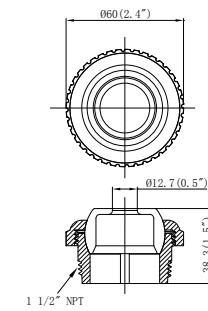

MODEL NO.	DESCRIPTION
91018	Double layer wide-mouth gasket

MODEL NO.	DESCRIPTION
91019	Return fitting body 1 1/2" female threaded x 2" male threaded

MODEL NO.	DESCRIPTION
91021	Octagonal nut 2" female threaded

MODEL NO.	DESCRIPTION
91702	Hydrostream 1 1/2" (38mm) insides fitting 1"

MODEL NO.	DESCRIPTION
91703	Hydrostream 1 1/2" (38mm) insides fitting 3/4"

MODEL NO.	DESCRIPTION
91704	Hydrostream 1 1/2" (38mm) insides fitting 1/2"

MODEL NO.	DESCRIPTION
91705	Hydrostream 1 1/2" (38mm) insides fitting 3/8"

MODEL NO.	DESCRIPTION
91706	Hydrostream 1 1/2" (38mm) insides fitting slotted

MODEL NO.	DESCRIPTION
91712	Hydrostream 1 1/2" male threaded (NPT) fitting 1"

MODEL NO.	DESCRIPTION
91713	Hydrostream 1 1/2" male threaded (NPT) fitting 3/4"

MODEL NO.	DESCRIPTION
91714	Hydrostream 1 1/2" male threaded (NPT) fitting 1/2"

MODEL NO.	DESCRIPTION
91715	Hydrostream 1 1/2" male threaded (NPT) fitting 3/8"