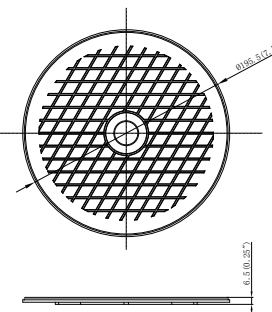

MODEL NO.	DESCRIPTION
91705	Hydrostream 1 1/2" (38mm) insides fitting 3/8"

MODEL NO.	DESCRIPTION
91706	Hydrostream 1 1/2" (38mm) insides fitting slotted

MODEL NO.	DESCRIPTION
91712	Hydrostream 1 1/2" male threaded (NPT) fitting 1"

MODEL NO.	DESCRIPTION
91713	Hydrostream 1 1/2" male threaded (NPT) fitting 3/4"

MODEL NO.	DESCRIPTION
91714	Hydrostream 1 1/2" male threaded (NPT) fitting 1/2"

MODEL NO.	DESCRIPTION
91715	Hydrostream 1 1/2" male threaded (NPT) fitting 3/8"

MODEL NO.	DESCRIPTION
91011	Hose adaptor 1 1/2" male threaded (NPT) 1 1/2" X 1 1/4" hose smooth

MODEL NO.	DESCRIPTION
91012	Vacuum plate 1 1/2" x 1 1/4" hose smooth hose connection

MODEL NO.	DESCRIPTION
91015	Skimmer cover