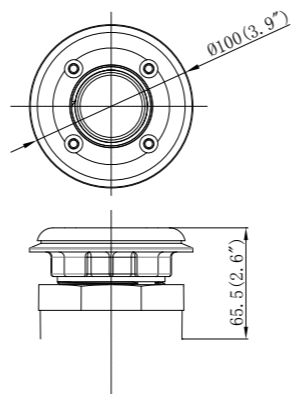

MODEL NO.	DESCRIPTION
91018	Double layer wide-mouth gasket

MODEL NO.	DESCRIPTION
91019	Return fitting body 1 1/2" female threaded x 2" male threaded

MODEL NO.	DESCRIPTION
91021	Octagonal nut 2" female threaded

MODEL NO.	DESCRIPTION
91022	Eyeball base 1 1/2" male threaded

MODEL NO.	DESCRIPTION
91025	Skimmer support

MODEL NO.	DESCRIPTION
91208	Inlet/outlet fitting

MODEL NO.	DESCRIPTION
91228	White fitting for wooden pool