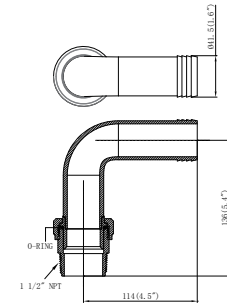

MODELNO.	DESCRIPTION
81107	ABS quick-connect 90° elbow 1 1/2" male threaded (NPT) x 1 1/2" barbed