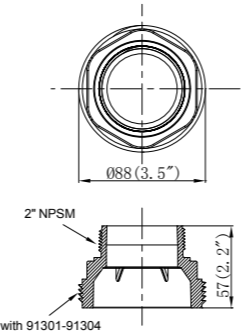

MODEL NO.	DESCRIPTION
91200	Main Drain 2"

MODEL NO.	DESCRIPTION
91230	9" square

MODEL NO.	DESCRIPTION
91213	Plug 1 1/2" mip

MODEL NO.	DESCRIPTION
65762001001	PVC 3X1 1/2" female threaded(NPSM)

MODEL NO.	DESCRIPTION
91201	Main Drain 1 1/2"

MODEL NO.	DESCRIPTION
473010306	Adaptor

with 91301-91304

MODEL NO.	DESCRIPTION
473010305	Adaptor

with 91301-91304

MODEL NO.	DESCRIPTION
91013	Stainless steel screw kit for standard skimmer(10PCS)
91014	Stainless steel screw kit for wide-mouth skimmer(18PCS)

MODEL NO.	DESCRIPTION
91018	Double layer wide-mouth gasket

MODEL NO.	DESCRIPTION
91019	Return fitting body 1 1/2" female threaded x 2" male threaded

MODEL NO.	DESCRIPTION
91021	Octagonal nut 2" female threaded