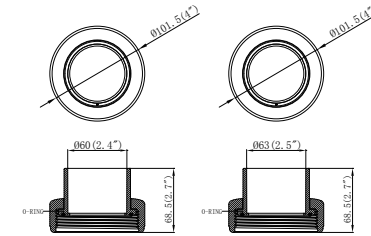

MODELNO.	DESCRIPTION
91720	Hydrostream 1 1/2" male threaded(NPT) super director nozzle

MODELNO.	DESCRIPTION
91234	Jet-Air 1" slip(33mm)
91235	Jet-Air 1 1/2" slip(48mm)

MODELNO.	DESCRIPTION
91209	Deck drain/gutter socket 4"

MODELNO.	DESCRIPTION
91301	unit fitting 2" slip(60mm)
91302	unit fitting 2" slip(63mm)

MODELNO.	DESCRIPTION
91303	unit fitting 1 1/2" slip(48mm)
91304	unit fitting 1 1/2" slip(50mm)

MODELNO.	DESCRIPTION
91382	unit fitting 1 1/2" slip(48mm)
91384	unit fitting 1 1/2" slip(50mm)

MODELNO.	DESCRIPTION
91383	Unit fitting 1 1/2" thread

MODELNO.	DESCRIPTION
91385	1 1/2" male threaded(NPT) X 1 1/2" slip(48mm)
91386	1 1/2" male threaded(NPT) X 1 1/2" slip(50mm)

MODELNO.	DESCRIPTION
91312	Unit fitting 1 1/2" slip(48mm)