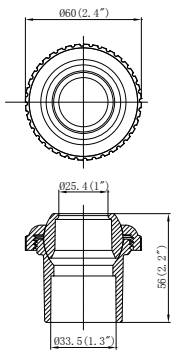

MODEL NO.	DESCRIPTION
91018	Double layer wide-mouth gasket

MODEL NO.	DESCRIPTION
91019	Return fitting body 1 1/2" female threaded x 2" male threaded

MODEL NO.	DESCRIPTION
91021	Octagonal nut 2" female threaded

MODEL NO.	DESCRIPTION
91022	Eyeball base 1 1/2" male threaded

MODEL NO.	DESCRIPTION
91025	Skimmer support

MODEL NO.	DESCRIPTION
91208	Inlet/outlet fitting

MODEL NO.	DESCRIPTION
91228	White fitting for wooden pool

MODEL NO.	DESCRIPTION
91214	Plug W/gasket 1 1/2" MIP

MODEL NO.	DESCRIPTION
91215/91216	91215-Plug W/o-ring 1 1/2" MIP 91216-Plug W/o-ring 2" MIP

MODEL NO.	DESCRIPTION
91217	ABS threaded plug 1 1/2" (NPT)

MODEL NO.	DESCRIPTION
91702	Hydrostream 1 1/2" (38mm) insides fitting 1"

MODEL NO.	DESCRIPTION
91703	Hydrostream 1 1/2" (38mm) insides fitting 3/4"

MODEL NO.	DESCRIPTION
91704	Hydrostream 1 1/2" (38mm) insides fitting 1/2"