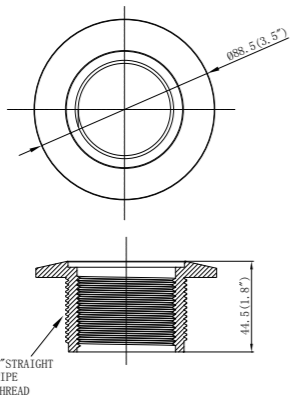

MODEL NO.	DESCRIPTION
91018	Double layer wide-mouth gasket

MODEL NO.	DESCRIPTION
91019	Return fitting body 1 1/2" female threaded x 2" male threaded

MODEL NO.	DESCRIPTION
91021	Octagonal nut 2" female threaded

MODEL NO.	DESCRIPTION
91022	Eyeball base 1 1/2" male threaded

MODEL NO.	DESCRIPTION
91025	Skimmer support

MODEL NO.	DESCRIPTION
91208	Inlet/outlet fitting

MODEL NO.	DESCRIPTION
91228	White fitting for wooden pool