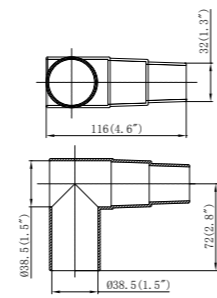

MODELNO.	DESCRIPTION
81020	ABS adaptor universal wall skimmer vacuum elbow x 1 1/4" x 1 1/2" smooth