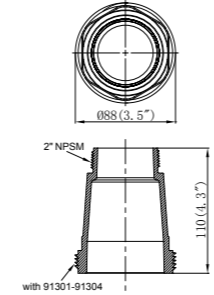

MODEL NO.	DESCRIPTION
91200	Main Drain 2"

MODEL NO.	DESCRIPTION
91230	9" square

MODEL NO.	DESCRIPTION
91213	Plug 1 1/2" mip

MODEL NO.	DESCRIPTION
65762001001	PVC 3X1 1/2" female threaded(NPSM)

MODEL NO.	DESCRIPTION
91201	Main Drain 1 1/2"

MODEL NO.	DESCRIPTION
473010306	Adaptor

with 91301-91304

MODEL NO.	DESCRIPTION
473010305	Adaptor

with 91301-91304

MODEL NO.	DESCRIPTION
91013	Stainless steel screw kit for standard skimmer(10PCS)
91014	Stainless steel screw kit for wide-mouth skimmer(18PCS)

MODEL NO.	DESCRIPTION
91018	Double layer wide-mouth gasket

MODEL NO.	DESCRIPTION
91019	Return fitting body 1 1/2" female threaded x 2" male threaded

MODEL NO.	DESCRIPTION
91021	Octagonal nut 2" female threaded