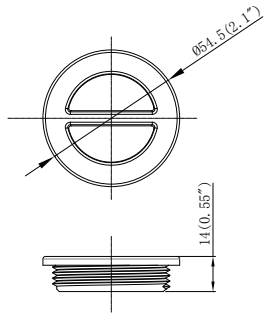

MODEL NO.	DESCRIPTION
91214	Plug W/gasket 1 1/2" MIP