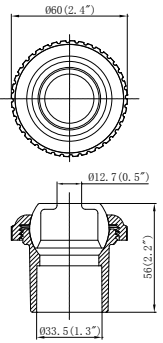

MODEL NO.	DESCRIPTION
91018	Double layer wide-mouth gasket

MODEL NO.	DESCRIPTION
91019	Return fitting body 1 1/2" female threaded x 2" male threaded

MODEL NO.	DESCRIPTION
91021	Octagonal nut 2" female threaded

MODEL NO.	DESCRIPTION
91214	Plug W/gasket 1 1/2" MIP

MODEL NO.	DESCRIPTION
91215/91216	91215-Plug W/o-ring 1 1/2" MIP 91216-Plug W/o-ring 2" MIP

MODEL NO.	DESCRIPTION
91217	ABS threaded plug 1 1/2" (NPT)

MODEL NO.	DESCRIPTION
91702	Hydrostream 1 1/2" (38mm) insides fitting 1"

MODEL NO.	DESCRIPTION
91703	Hydrostream 1 1/2" (38mm) insides fitting 3/4"

MODEL NO.	DESCRIPTION
91704	Hydrostream 1 1/2" (38mm) insides fitting 1/2"

MODEL NO.	DESCRIPTION
91705	Hydrostream 1 1/2" (38mm) insides fitting 3/8"

MODEL NO.	DESCRIPTION
91706	Hydrostream 1 1/2" (38mm) insides fitting slotted

MODEL NO.	DESCRIPTION
91712	Hydrostream 1 1/2" male threaded (NPT) fitting 1"