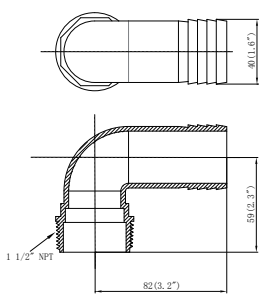

MODELNO.	DESCRIPTION
91118	ABS 90° adaptor 1 1/2" male threaded (NPT) x 1 1/2" hose barbed