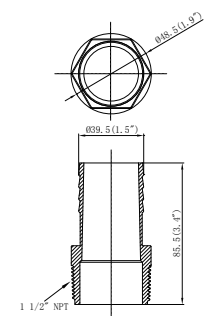

MODELNO.	DESCRIPTION
91110	ABS adaptor 1 1/2" male threaded (NPT) x 1 1/2" hose barbed