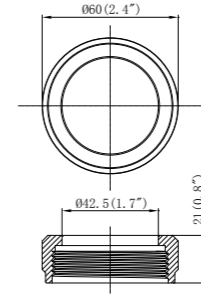

MODELNO.	DESCRIPTION
91383	Unit fitting 1 1/2" thread

MODELNO.	DESCRIPTION
91385	1 1/2" male threaded(NPT) X 1 1/2" slip(48mm)
91386	1 1/2" male threaded(NPT) X 1 1/2" slip(50mm)

MODELNO.	DESCRIPTION
91312	Unit fitting 1 1/2" slip(48mm)

MODELNO.	DESCRIPTION
81128002	ABS quick-connect 90 elbow 1 1/2" male threaded(NPT) x 1 1/2" smooth

MODELNO.	DESCRIPTION
81124	ABS 90° elbow adaptor 1 1/2" barbed x 1 1/2" barbed

MODELNO.	DESCRIPTION
81131	ABS adaptor 1 1/2"(NPT) male threaded x 1 1/2"(NPT) male threaded

MODELNO.	DESCRIPTION
81132	PVC SCH 40 90 elbow 1 1/2" female slip(48mm) x 1 1/2" barbed

MODELNO.	DESCRIPTION
81123	ABS hose adaptor 1 1/2"(NPT) male threaded x 1 1/2" barbed

MODELNO.	DESCRIPTION
81126	ABS quick-connect adaptor (2 1/2"-1 1/2 UN 2A) male threaded x 1 1/2" barbed

MODELNO.	DESCRIPTION
81020	ABS adaptor universal wall skimmer vacuum elbow x 1 1/4" x 1 1/2" smooth

MODELNO.	DESCRIPTION
81125	Pool fountain adaptor 1 1/2" female threaded x 2" female threaded

MODELNO.	DESCRIPTION
81127003	Ring for 81109/81110