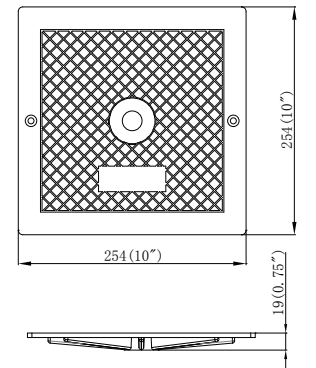

MODELNO.	DESCRIPTION
91920	Square Lid(HAYWARD SP1082E)