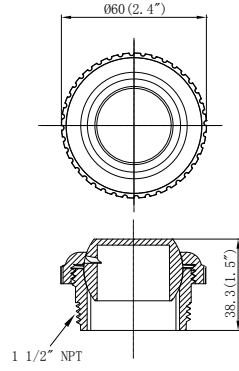

MODELNO.	DESCRIPTION
91716	Hydrostream 1 1/2" male threaded(NPT) fitting slotted