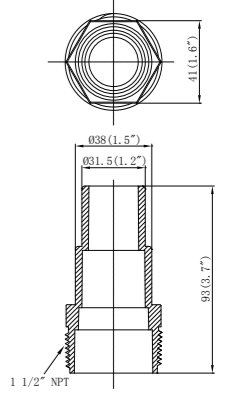

MODELNO.	DESCRIPTION
81020	ABS adaptor universal wall skimmer vacuum elbow x 1 1/4" x 1 1/2" smooth

MODELNO.	DESCRIPTION
81125	Pool fountain adaptor 1 1/2" female threaded x 2" female threaded

MODELNO.	DESCRIPTION
81127003	Ring for 81109/81110

MODELNO.	DESCRIPTION
81127002	Housing for 81109/81110

MODELNO.	DESCRIPTION
81131002	PVC SCH 40 adaptor 1 1/2" male threaded(NPT) x 1 1/2" slip(48mm)

MODELNO.	DESCRIPTION
81127004	ABS quick-connect 90 elbow 1 1/2" male threaded(NPT) x 1 1/2" barbed

MODELNO.	DESCRIPTION
81101	ABS adaptor 1 1/2" male threaded (NPT) x 1 1/4" x 1 1/2" smooth

MODELNO.	DESCRIPTION
81102	ABS adaptor 1 1/2" male threaded (NPT) x 1 1/2" smooth

MODELNO.	DESCRIPTION
81103	Hose adapter 1 1/2" male slip x 1 1/2" hose smooth

MODELNO.	DESCRIPTION
81104	ABS 90° elbow 1 1/2" male threaded(NPT) x 1 1/2" smooth