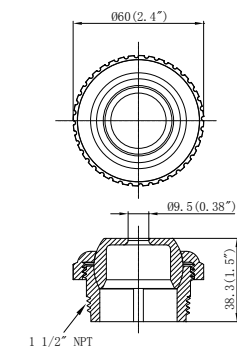

MODEL NO.	DESCRIPTION
91018	Double layer wide-mouth gasket

MODEL NO.	DESCRIPTION
91019	Return fitting body 1 1/2" female threaded x 2" male threaded

MODEL NO.	DESCRIPTION
91021	Octagonal nut 2" female threaded

MODEL NO.	DESCRIPTION
91702	Hydrostream 1 1/2" (38mm) insides fitting 1"

MODEL NO.	DESCRIPTION
91703	Hydrostream 1 1/2" (38mm) insides fitting 3/4"

MODEL NO.	DESCRIPTION
91704	Hydrostream 1 1/2" (38mm) insides fitting 1/2"

MODEL NO.	DESCRIPTION
91705	Hydrostream 1 1/2" (38mm) insides fitting 3/8"

MODEL NO.	DESCRIPTION
91706	Hydrostream 1 1/2" (38mm) insides fitting slotted

MODEL NO.	DESCRIPTION
91712	Hydrostream 1 1/2" male threaded (NPT) fitting 1"

MODEL NO.	DESCRIPTION
91713	Hydrostream 1 1/2" male threaded (NPT) fitting 3/4"

MODEL NO.	DESCRIPTION
91714	Hydrostream 1 1/2" male threaded (NPT) fitting 1/2"

MODEL NO.	DESCRIPTION
91715	Hydrostream 1 1/2" male threaded (NPT) fitting 3/8"