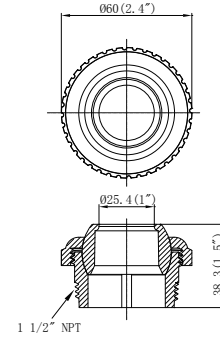

MODEL NO.	DESCRIPTION
91018	Double layer wide-mouth gasket

MODEL NO.	DESCRIPTION
91019	Return fitting body 1 1/2" female threaded x 2" male threaded

MODEL NO.	DESCRIPTION
91021	Octagonal nut 2" female threaded

MODEL NO.	DESCRIPTION
91214	Plug W/gasket 1 1/2" MIP

MODEL NO.	DESCRIPTION
91215/91216	91215-Plug W/o-ring 1 1/2" MIP 91216-Plug W/o-ring 2" MIP

MODEL NO.	DESCRIPTION
91217	ABS threaded plug 1 1/2" (NPT)

MODEL NO.	DESCRIPTION
91702	Hydrostream 1 1/2" (38mm) insides fitting 1"

MODEL NO.	DESCRIPTION
91703	Hydrostream 1 1/2" (38mm) insides fitting 3/4"

MODEL NO.	DESCRIPTION
91704	Hydrostream 1 1/2" (38mm) insides fitting 1/2"

MODEL NO.	DESCRIPTION
91705	Hydrostream 1 1/2" (38mm) insides fitting 3/8"

MODEL NO.	DESCRIPTION
91706	Hydrostream 1 1/2" (38mm) insides fitting slotted

MODEL NO.	DESCRIPTION
91712	Hydrostream 1 1/2" male threaded (NPT) fitting 1"