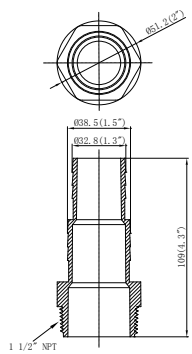

MODELNO.	DESCRIPTION
91111	ABS adaptor 1 1/2" male threaded (NPT) x 1 1/2" x 1 1/4" hose barbed