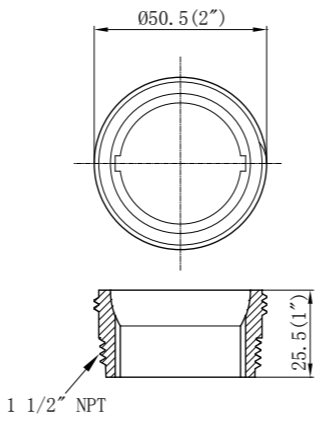

MODEL NO.	DESCRIPTION
91018	Double layer wide-mouth gasket

MODEL NO.	DESCRIPTION
91019	Return fitting body 1 1/2" female threaded x 2" male threaded

MODEL NO.	DESCRIPTION
91021	Octagonal nut 2" female threaded

MODEL NO.	DESCRIPTION
91022	Eyeball base 1 1/2" male threaded

MODEL NO.	DESCRIPTION
91025	Skimmer support

MODEL NO.	DESCRIPTION
91208	Inlet/outlet fitting

MODEL NO.	DESCRIPTION
91228	White fitting for wooden pool