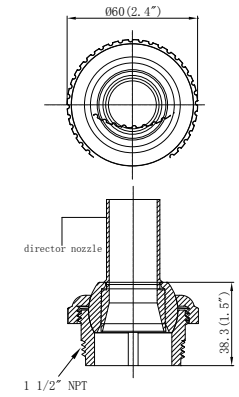

MODELNO.	DESCRIPTION
91720	Hydrostream 1 1/2" male threaded(NPT) super director nozzle