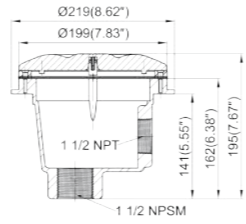

MODEL NO.	DESCRIPTION
91200	Main Drain 2"

MODEL NO.	DESCRIPTION
91230	9" square

MODEL NO.	DESCRIPTION
91213	Plug 1 1/2" mip

MODEL NO.	DESCRIPTION
65762001001	PVC 3X1 1/2" female threaded(NPSM)

MODEL NO.	DESCRIPTION
91201	Main Drain 1 1/2"

MODEL NO.	DESCRIPTION
91018	Double layer wide-mouth gasket

MODEL NO.	DESCRIPTION
91019	Return fitting body 1 1/2" female threaded x 2" male threaded

MODEL NO.	DESCRIPTION
91021	Octagonal nut 2" female threaded