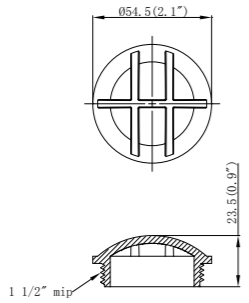

MODEL NO.	DESCRIPTION
91200	Main Drain 2"

MODEL NO.	DESCRIPTION
91230	9" square

MODEL NO.	DESCRIPTION
91213	Plug 1 1/2" mip

MODEL NO.	DESCRIPTION
65762001001	PVC 3X1 1/2" female threaded(NPSM)

MODEL NO.	DESCRIPTION
91201	Main Drain 1 1/2"

MODEL NO.	DESCRIPTION
91018	Double layer wide-mouth gasket

MODEL NO.	DESCRIPTION
91019	Return fitting body 1 1/2" female threaded x 2" male threaded

MODEL NO.	DESCRIPTION
91021	Octagonal nut 2" female threaded