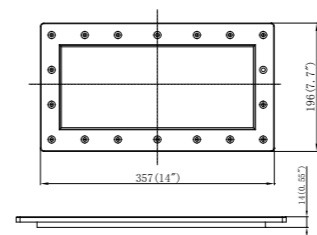

MODEL NO.	DESCRIPTION
91006	Wide-mouth face plate