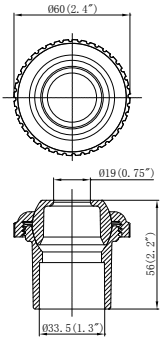

MODEL NO.	DESCRIPTION
91018	Double layer wide-mouth gasket

MODEL NO.	DESCRIPTION
91019	Return fitting body 1 1/2" female threaded x 2" male threaded

MODEL NO.	DESCRIPTION
91021	Octagonal nut 2" female threaded

MODEL NO.	DESCRIPTION
91022	Eyeball base 1 1/2" male threaded

MODEL NO.	DESCRIPTION
91025	Skimmer support

MODEL NO.	DESCRIPTION
91208	Inlet/outlet fitting

MODEL NO.	DESCRIPTION
91228	White fitting for wooden pool

MODEL NO.	DESCRIPTION
91214	Plug W/gasket 1 1/2" MIP

MODEL NO.	DESCRIPTION
91215/91216	91215-Plug W/o-ring 1 1/2" MIP 91216-Plug W/o-ring 2" MIP

MODEL NO.	DESCRIPTION
91217	ABS threaded plug 1 1/2" (NPT)

MODEL NO.	DESCRIPTION
91702	Hydrostream 1 1/2" (38mm) insides fitting 1"

MODEL NO.	DESCRIPTION
91703	Hydrostream 1 1/2" (38mm) insides fitting 3/4"

MODEL NO.	DESCRIPTION
91704	Hydrostream 1 1/2" (38mm) insides fitting 1/2"