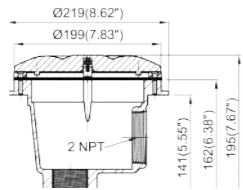

MODEL NO.	DESCRIPTION
91200	Main Drain 2"

MODEL NO.	DESCRIPTION
91230	9" square

MODEL NO.	DESCRIPTION
91213	Plug 1 1/2" mip

MODEL NO.	DESCRIPTION
65762001001	PVC 3X1 1/2" female threaded(NPSM)

MODEL NO.	DESCRIPTION
91201	Main Drain 1 1/2"

MODEL NO.	DESCRIPTION
91018	Double layer wide-mouth gasket

MODEL NO.	DESCRIPTION
91019	Return fitting body 1 1/2" female threaded x 2" male threaded

MODEL NO.	DESCRIPTION
91021	Octagonal nut 2" female threaded