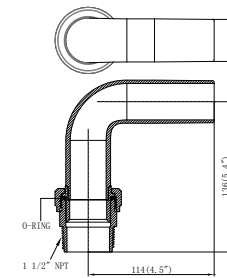

MODELNO.	DESCRIPTION
81108	ABS quick-connect 90° elbow 1 1/2" male threaded (NPT) x 1 1/2" smooth