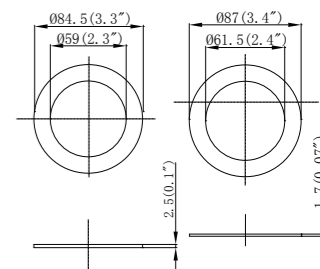

MODEL NO.	DESCRIPTION
91018	Double layer wide-mouth gasket

MODEL NO.	DESCRIPTION
91019	Return fitting body 1 1/2" female threaded x 2" male threaded

MODEL NO.	DESCRIPTION
91021	Octagonal nut 2" female threaded

MODEL NO.	DESCRIPTION
91022	Eyeball base 1 1/2" male threaded

MODEL NO.	DESCRIPTION
91025	Skimmer support

MODEL NO.	DESCRIPTION
91208	Inlet/outlet fitting

MODEL NO.	DESCRIPTION
91228	White fitting for wooden pool

MODEL NO.	DESCRIPTION
91006	Wide-mouth face plate

MODEL NO.	DESCRIPTION
91007	Standard face plate

MODEL NO.	DESCRIPTION
91008	Teflon tape

MODEL NO.	DESCRIPTION
91009	Double layer standard gaskets

MODEL NO.	DESCRIPTION
91010	Return fitting gasket(3PCS)

MODEL NO.	DESCRIPTION
91702	Hydrostream 1 1/2" (38mm) insides fitting 1"

MODEL NO.	DESCRIPTION
91703	Hydrostream 1 1/2" (38mm) insides fitting 3/4"

MODEL NO.	DESCRIPTION
91704	Hydrostream 1 1/2" (38mm) insides fitting 1/2"