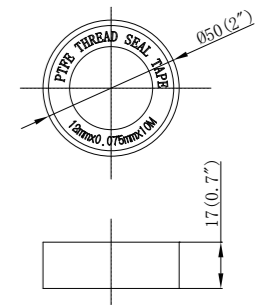

MODEL NO.	DESCRIPTION
91008	Teflon tape