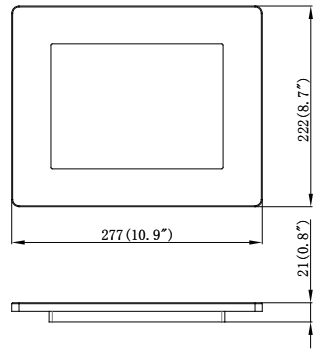

MODELNO.	DESCRIPTION
91907	Plastic face plate cover for Hayward(SP1084F)