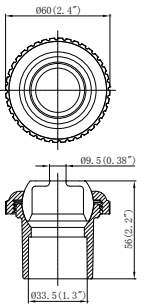

MODEL NO.	DESCRIPTION
91018	Double layer wide-mouth gasket

MODEL NO.	DESCRIPTION
91019	Return fitting body 1 1/2" female threaded x 2" male threaded

MODEL NO.	DESCRIPTION
91021	Octagonal nut 2" female threaded

MODEL NO.	DESCRIPTION
91702	Hydrostream 1 1/2" (38mm) insides fitting 1"

MODEL NO.	DESCRIPTION
91703	Hydrostream 1 1/2" (38mm) insides fitting 3/4"

MODEL NO.	DESCRIPTION
91704	Hydrostream 1 1/2" (38mm) insides fitting 1/2"

MODEL NO.	DESCRIPTION
91705	Hydrostream 1 1/2" (38mm) insides fitting 3/8"

MODEL NO.	DESCRIPTION
91706	Hydrostream 1 1/2" (38mm) insides fitting slotted

MODEL NO.	DESCRIPTION
91712	Hydrostream 1 1/2" male threaded (NPT) fitting 1"