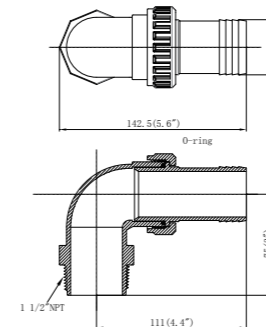

MODELNO.	DESCRIPTION
81132	PVC SCH 40 90 elbow 1 1/2" female slip(48mm) x 1 1/2" barbed

MODELNO.	DESCRIPTION
81123	ABS hose adaptor 1 1/2"(NPT) male threaded x 1 1/2" barbed

MODELNO.	DESCRIPTION
81126	ABS quick-connect adaptor (2 1/2"-1 1/2 UN 2A) male threaded x 1 1/2" barbed

MODELNO.	DESCRIPTION
81020	ABS adaptor universal wall skimmer vacuum elbow x 1 1/4" x 1 1/2" smooth

MODELNO.	DESCRIPTION
81125	Pool fountain adaptor 1 1/2" female threaded x 2" female threaded

MODELNO.	DESCRIPTION
81127003	Ring for 81109/81110

MODELNO.	DESCRIPTION
81127002	Housing for 81109/81110

MODELNO.	DESCRIPTION
81131002	PVC SCH 40 adaptor 1 1/2" male threaded(NPT) x 1 1/2" slip(48mm)

MODELNO.	DESCRIPTION
81127004	ABS quick-connect 90 elbow 1 1/2" male threaded(NPT) x 1 1/2" barbed

MODELNO.	DESCRIPTION
81101	ABS adaptor 1 1/2" male threaded (NPT) x 1 1/4" x 1 1/2" smooth

MODELNO.	DESCRIPTION
81102	ABS adaptor 1 1/2" male threaded (NPT) x 1 1/2" smooth

MODELNO.	DESCRIPTION
81103	Hose adapter 1 1/2" male slip x 1 1/2" hose smooth