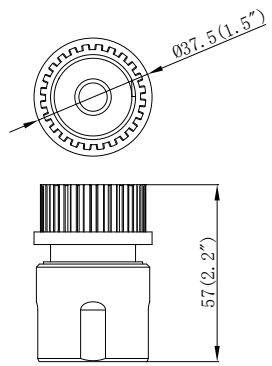

MODELNO.	DESCRIPTION
97017	European standard quick disconnect with stop water valve

MODELNO.	DESCRIPTION
97018	European standard quick disconnect with stop water valve

MODELNO.	DESCRIPTION
91110	ABS adaptor 1 1/2" male threaded (NPT) x 1 1/2" hose barbed

MODELNO.	DESCRIPTION
91111	ABS adaptor 1 1/2" male threaded (NPT) x 1 1/2" x 1 1/4" hose barbed

MODELNO.	DESCRIPTION
91117	ABS 90° adaptor 1 1/2" male threaded (NPT) x 1 1/2" x 1 1/4" hose smooth

MODELNO.	DESCRIPTION
91118	ABS 90° adaptor 1 1/2" male threaded (NPT) x 1 1/2" hose barbed

MODELNO.	DESCRIPTION
47303014	PP adaptor 1 1/2" male threaded x 1 1/2" x 1 1/4" smooth

MODELNO.	DESCRIPTION
81105	ABS SCH adaptor 1 1/2" glued male insert (SPIG) x 1 1/4" smooth

MODELNO.	DESCRIPTION
81106	ABS SCH adaptor 1 1/2" glued male insert (SPIG) x 1 1/2" barbed

MODELNO.	DESCRIPTION
81107	ABS quick-connect 90° elbow 1 1/2" male threaded (NPT) x 1 1/2" barbed

MODELNO.	DESCRIPTION
81108	ABS quick-connect 90° elbow 1 1/2" male threaded (NPT) x 1 1/2" smooth

MODELNO.	DESCRIPTION
81109	ABS quick-connet adaptor 1 1/2" male threaded (NPT) x 1 1/2" barbed

MODELNO.	DESCRIPTION
81110	ABS quick-connet adaptor 1 1/2" male threaded (NPT) x 1 1/2" smooth

MODELNO.	DESCRIPTION
81127001	Adaptor with o-ring for 81109

MODELNO.	DESCRIPTION
81128001	Adaptor with o-ring for 81110