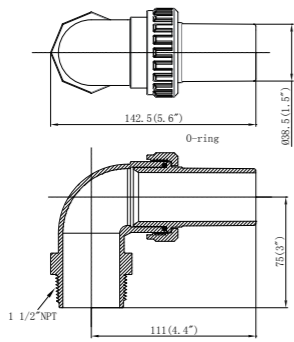

MODEL NO.	DESCRIPTION
91018	Double layer wide-mouth gasket

MODEL NO.	DESCRIPTION
91019	Return fitting body 1 1/2" female threaded x 2" male threaded

MODEL NO.	DESCRIPTION
91021	Octagonal nut 2" female threaded

MODELNO.	DESCRIPTION
81107	ABS quick-connect 90° elbow 1 1/2" male threaded (NPT) x 1 1/2" barbed

MODELNO.	DESCRIPTION
81108	ABS quick-connect 90° elbow 1 1/2" male threaded (NPT) x 1 1/2" smooth

MODELNO.	DESCRIPTION
81109	ABS quick-connet adaptor 1 1/2" male threaded (NPT) x 1 1/2" barbed

MODELNO.	DESCRIPTION
81110	ABS quick-connet adaptor 1 1/2" male threaded (NPT) x 1 1/2" smooth

MODELNO.	DESCRIPTION
81127001	Adaptor with o-ring for 81109

MODELNO.	DESCRIPTION
81128001	Adaptor with o-ring for 81110

MODELNO.	DESCRIPTION
81128002	ABS quick-connect 90 elbow 1 1/2" male threaded(NPT) x 1 1/2" smooth

MODELNO.	DESCRIPTION
81124	ABS 90° elbow adaptor 1 1/2" barbed x 1 1/2" barbed

MODELNO.	DESCRIPTION
81131	ABS adaptor 1 1/2"(NPT) male threaded x 1 1/2"(NPT) male threaded