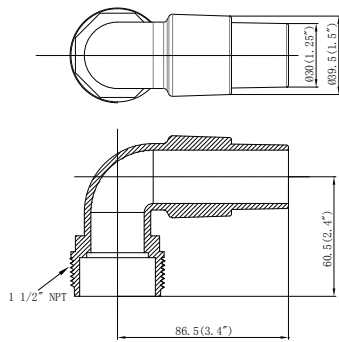

MODELNO.	DESCRIPTION
91117	ABS 90° adaptor 1 1/2" male threaded (NPT) x 1 1/2" x 1 1/4" hose smooth