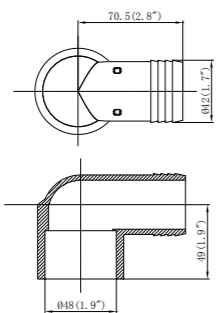

MODELNO.	DESCRIPTION
91383	Unit fitting 1 1/2" thread

MODELNO.	DESCRIPTION
91385	1 1/2" male threaded(NPT) X 1 1/2" slip(48mm)
91386	1 1/2" male threaded(NPT) X 1 1/2" slip(50mm)

MODELNO.	DESCRIPTION
91312	Unit fitting 1 1/2" slip(48mm)

MODELNO.	DESCRIPTION
81107	ABS quick-connect 90° elbow 1 1/2" male threaded (NPT) x 1 1/2" barbed

MODELNO.	DESCRIPTION
81108	ABS quick-connect 90° elbow 1 1/2" male threaded (NPT) x 1 1/2" smooth

MODELNO.	DESCRIPTION
81109	ABS quick-connet adaptor 1 1/2" male threaded (NPT) x 1 1/2" barbed

MODELNO.	DESCRIPTION
81128002	ABS quick-connect 90 elbow 1 1/2" male threaded(NPT) x 1 1/2" smooth

MODELNO.	DESCRIPTION
81124	ABS 90° elbow adaptor 1 1/2" barbed x 1 1/2" barbed

MODELNO.	DESCRIPTION
81131	ABS adaptor 1 1/2"(NPT) male threaded x 1 1/2"(NPT) male threaded

MODELNO.	DESCRIPTION
81132	PVC SCH 40 90 elbow 1 1/2" female slip(48mm) x 1 1/2" barbed

MODELNO.	DESCRIPTION
81123	ABS hose adaptor 1 1/2"(NPT) male threaded x 1 1/2" barbed

MODELNO.	DESCRIPTION
81126	ABS quick-connect adaptor (2 1/2"-1 1/2 UN 2A) male threaded x 1 1/2" barbed