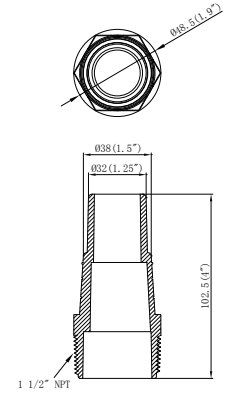

MODEL NO.	DESCRIPTION
91705	Hydrostream 1 1/2" (38mm) insides fitting 3/8"

MODEL NO.	DESCRIPTION
91706	Hydrostream 1 1/2" (38mm) insides fitting slotted

MODEL NO.	DESCRIPTION
91712	Hydrostream 1 1/2" male threaded (NPT) fitting 1"

MODEL NO.	DESCRIPTION
91713	Hydrostream 1 1/2" male threaded (NPT) fitting 3/4"

MODEL NO.	DESCRIPTION
91714	Hydrostream 1 1/2" male threaded (NPT) fitting 1/2"

MODEL NO.	DESCRIPTION
91715	Hydrostream 1 1/2" male threaded (NPT) fitting 3/8"

MODEL NO.	DESCRIPTION
91011	Hose adaptor 1 1/2" male threaded (NPT) 1 1/2" X 1 1/4" hose smooth

MODEL NO.	DESCRIPTION
91012	Vacuum plate 1 1/2" x 1 1/4" hose smooth hose connection

MODEL NO.	DESCRIPTION
91015	Skimmer cover