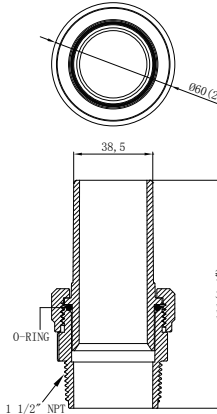

MODELNO.	DESCRIPTION
81110	ABS quick-connet adaptor 1 1/2" male threaded (NPT) x 1 1/2" smooth