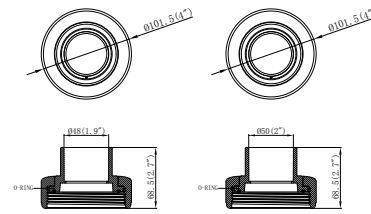

MODELNO.	DESCRIPTION
91720	Hydrostream 1 1/2" male threaded(NPT) super director nozzle

MODELNO.	DESCRIPTION
91234	Jet-Air 1" slip(33mm)
91235	Jet-Air 1 1/2" slip(48mm)

MODELNO.	DESCRIPTION
91209	Deck drain/gutter socket 4"

MODELNO.	DESCRIPTION
91301	unit fitting 2" slip(60mm)
91302	unit fitting 2" slip(63mm)

MODELNO.	DESCRIPTION
91303	unit fitting 1 1/2" slip(48mm)
91304	unit fitting 1 1/2" slip(50mm)

MODELNO.	DESCRIPTION
91382	unit fitting 1 1/2" slip(48mm)
91384	unit fitting 1 1/2" slip(50mm)

MODELNO.	DESCRIPTION
91383	Unit fitting 1 1/2" thread

MODELNO.	DESCRIPTION
91385	1 1/2" male threaded(NPT) X 1 1/2" slip(48mm)
91386	1 1/2" male threaded(NPT) X 1 1/2" slip(50mm)

MODELNO.	DESCRIPTION
91312	Unit fitting 1 1/2" slip(48mm)