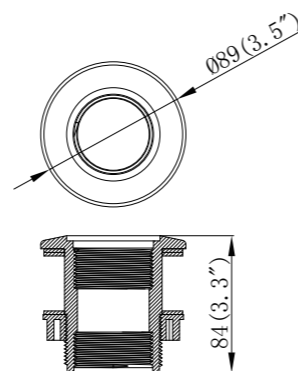

MODEL NO.	DESCRIPTION
91018	Double layer wide-mouth gasket

MODEL NO.	DESCRIPTION
91019	Return fitting body 1 1/2" female threaded x 2" male threaded

MODEL NO.	DESCRIPTION
91021	Octagonal nut 2" female threaded

MODEL NO.	DESCRIPTION
91022	Eyeball base 1 1/2" male threaded

MODEL NO.	DESCRIPTION
91025	Skimmer support

MODEL NO.	DESCRIPTION
91208	Inlet/outlet fitting

MODEL NO.	DESCRIPTION
91228	White fitting for wooden pool