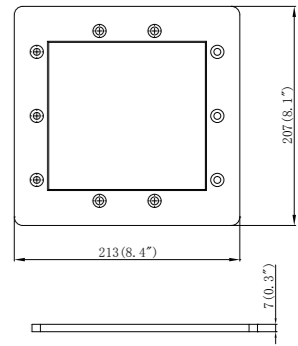

MODEL NO.	DESCRIPTION
91007	Standard face plate