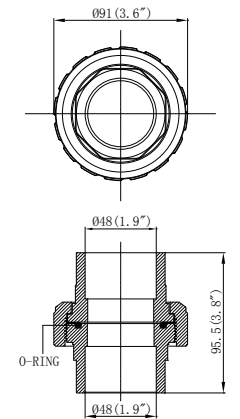

MODEL NO.	DESCRIPTION
91018	Double layer wide-mouth gasket

MODEL NO.	DESCRIPTION
91019	Return fitting body 1 1/2" female threaded x 2" male threaded

MODEL NO.	DESCRIPTION
91021	Octagonal nut 2" female threaded

MODEL NO.	DESCRIPTION
91011	Hose adaptor 1 1/2" male threaded (NPT) 1 1/2" X 1 1/4" hose smooth

MODEL NO.	DESCRIPTION
91012	Vacuum plate 1 1/2" x 1 1/4" hose smooth hose connection

MODEL NO.	DESCRIPTION
91015	Skimmer cover

MODELNO.	DESCRIPTION
91301	unit fitting 2" slip(60mm)
91302	unit fitting 2" slip(63mm)

MODELNO.	DESCRIPTION
91303	unit fitting 1 1/2" slip(48mm)
91304	unit fitting 1 1/2" slip(50mm)

MODELNO.	DESCRIPTION
91382	unit fitting 1 1/2" slip(48mm)
91384	unit fitting 1 1/2" slip(50mm)

MODELNO.	DESCRIPTION
91383	Unit fitting 1 1/2" thread

MODELNO.	DESCRIPTION
91385	1 1/2" male threaded(NPT) X 1 1/2" slip(48mm)
91386	1 1/2" male threaded(NPT) X 1 1/2" slip(50mm)

MODELNO.	DESCRIPTION
91312	Unit fitting 1 1/2" slip(48mm)