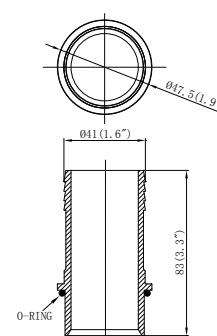

MODELNO.	DESCRIPTION
81127001	Adaptor with o-ring for 81109