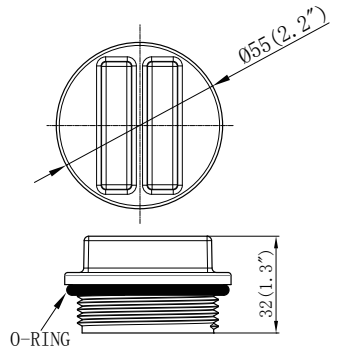

MODEL NO.	DESCRIPTION
91018	Double layer wide-mouth gasket

MODEL NO.	DESCRIPTION
91019	Return fitting body 1 1/2" female threaded x 2" male threaded

MODEL NO.	DESCRIPTION
91021	Octagonal nut 2" female threaded

MODEL NO.	DESCRIPTION
91022	Eyeball base 1 1/2" male threaded

MODEL NO.	DESCRIPTION
91025	Skimmer support

MODEL NO.	DESCRIPTION
91208	Inlet/outlet fitting

MODEL NO.	DESCRIPTION
91228	White fitting for wooden pool

MODEL NO.	DESCRIPTION
91006	Wide-mouth face plate

MODEL NO.	DESCRIPTION
91007	Standard face plate

MODEL NO.	DESCRIPTION
91008	Teflon tape

MODEL NO.	DESCRIPTION
91009	Double layer standard gaskets

MODEL NO.	DESCRIPTION
91010	Return fitting gasket(3PCS)

MODEL NO.	DESCRIPTION
91214	Plug W/gasket 1 1/2" MIP

MODEL NO.	DESCRIPTION
91215/91216	91215-Plug W/o-ring 1 1/2" MIP 91216-Plug W/o-ring 2" MIP

MODEL NO.	DESCRIPTION
91217	ABS threaded plug 1 1/2" (NPT)