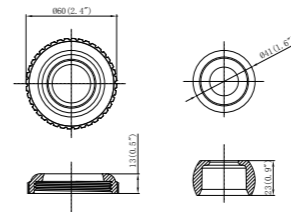

MODEL NO.	DESCRIPTION
91005	Directional eyeball and ring