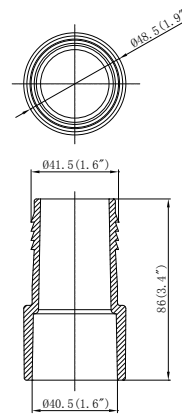

MODELNO.	DESCRIPTION
81106	ABS SCH adaptor 1 1/2" glued male insert (SPIG) x 1 1/2" barbed