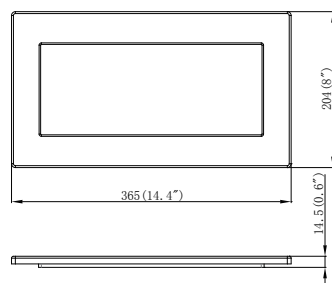

MODELNO.	DESCRIPTION
91924	Plastic face plate cover for 91002 wide-mouth skimmer