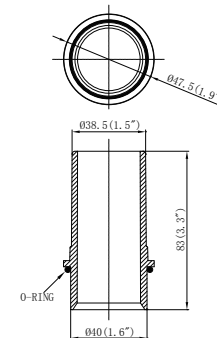

MODELNO.	DESCRIPTION
81128001	Adaptor with o-ring for 81110