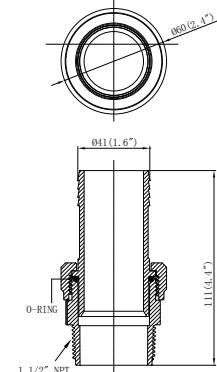

MODELNO.	DESCRIPTION
81109	ABS quick-connet adaptor 1 1/2" male threaded (NPT) x 1 1/2" barbed