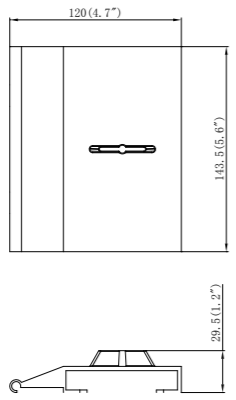

MODEL NO.	DESCRIPTION
91018	Double layer wide-mouth gasket

MODEL NO.	DESCRIPTION
91019	Return fitting body 1 1/2" female threaded x 2" male threaded

MODEL NO.	DESCRIPTION
91021	Octagonal nut 2" female threaded