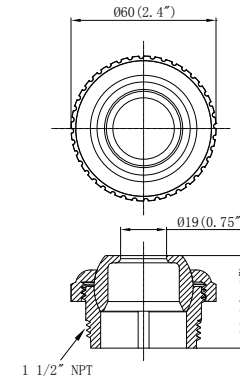

MODEL NO.	DESCRIPTION
91018	Double layer wide-mouth gasket

MODEL NO.	DESCRIPTION
91019	Return fitting body 1 1/2" female threaded x 2" male threaded

MODEL NO.	DESCRIPTION
91021	Octagonal nut 2" female threaded

MODEL NO.	DESCRIPTION
91702	Hydrostream 1 1/2" (38mm) insides fitting 1"

MODEL NO.	DESCRIPTION
91703	Hydrostream 1 1/2" (38mm) insides fitting 3/4"

MODEL NO.	DESCRIPTION
91704	Hydrostream 1 1/2" (38mm) insides fitting 1/2"

MODEL NO.	DESCRIPTION
91705	Hydrostream 1 1/2" (38mm) insides fitting 3/8"

MODEL NO.	DESCRIPTION
91706	Hydrostream 1 1/2" (38mm) insides fitting slotted

MODEL NO.	DESCRIPTION
91712	Hydrostream 1 1/2" male threaded (NPT) fitting 1"

MODEL NO.	DESCRIPTION
91713	Hydrostream 1 1/2" male threaded (NPT) fitting 3/4"

MODEL NO.	DESCRIPTION
91714	Hydrostream 1 1/2" male threaded (NPT) fitting 1/2"

MODEL NO.	DESCRIPTION
91715	Hydrostream 1 1/2" male threaded (NPT) fitting 3/8"