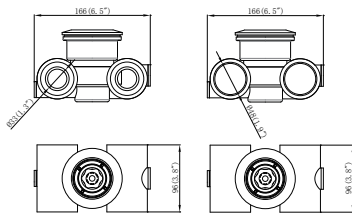

MODELNO.	DESCRIPTION
91234	Jet-Air 1" slip(33mm)
91235	Jet-Air 1 1/2" slip(48mm)