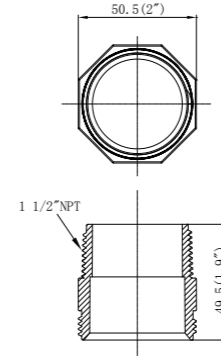

MODELNO.	DESCRIPTION
91383	Unit fitting 1 1/2" thread

MODELNO.	DESCRIPTION
91385	1 1/2" male threaded(NPT) X 1 1/2" slip(48mm)
91386	1 1/2" male threaded(NPT) X 1 1/2" slip(50mm)

MODELNO.	DESCRIPTION
91312	Unit fitting 1 1/2" slip(48mm)

MODELNO.	DESCRIPTION
81132	PVC SCH 40 90 elbow 1 1/2" female slip(48mm) x 1 1/2" barbed

MODELNO.	DESCRIPTION
81123	ABS hose adaptor 1 1/2"(NPT) male threaded x 1 1/2" barbed

MODELNO.	DESCRIPTION
81126	ABS quick-connect adaptor (2 1/2"-1 1/2 UN 2A) male threaded x 1 1/2" barbed

MODELNO.	DESCRIPTION
81020	ABS adaptor universal wall skimmer vacuum elbow x 1 1/4" x 1 1/2" smooth

MODELNO.	DESCRIPTION
81125	Pool fountain adaptor 1 1/2" female threaded x 2" female threaded

MODELNO.	DESCRIPTION
81127003	Ring for 81109/81110

MODELNO.	DESCRIPTION
81127002	Housing for 81109/81110

MODELNO.	DESCRIPTION
81131002	PVC SCH 40 adaptor 1 1/2" male threaded(NPT) x 1 1/2" slip(48mm)

MODELNO.	DESCRIPTION
81127004	ABS quick-connect 90 elbow 1 1/2" male threaded(NPT) x 1 1/2" barbed