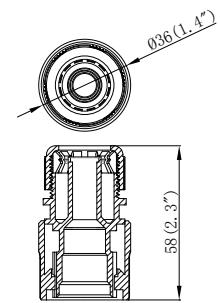

MODELNO.	DESCRIPTION
97018	European standard quick disconnect with stop water valve