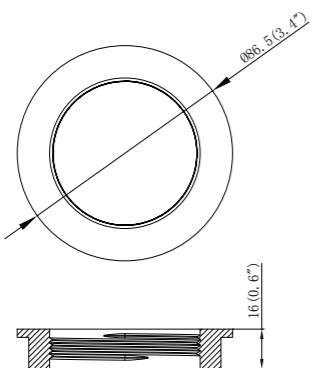

MODEL NO.	DESCRIPTION
91018	Double layer wide-mouth gasket

MODEL NO.	DESCRIPTION
91019	Return fitting body 1 1/2" female threaded x 2" male threaded

MODEL NO.	DESCRIPTION
91021	Octagonal nut 2" female threaded

MODEL NO.	DESCRIPTION
91022	Eyeball base 1 1/2" male threaded

MODEL NO.	DESCRIPTION
91025	Skimmer support

MODEL NO.	DESCRIPTION
91208	Inlet/outlet fitting

MODEL NO.	DESCRIPTION
91228	White fitting for wooden pool