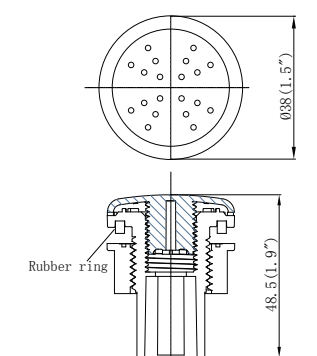

MODEL NO.	DESCRIPTION
91018	Double layer wide-mouth gasket

MODEL NO.	DESCRIPTION
91019	Return fitting body 1 1/2" female threaded x 2" male threaded

MODEL NO.	DESCRIPTION
91021	Octagonal nut 2" female threaded

MODELNO.	DESCRIPTION
91301	unit fitting 2" slip(60mm)
91302	unit fitting 2" slip(63mm)

MODELNO.	DESCRIPTION
91303	unit fitting 1 1/2" slip(48mm)
91304	unit fitting 1 1/2" slip(50mm)

MODELNO.	DESCRIPTION
91382	unit fitting 1 1/2" slip(48mm)
91384	unit fitting 1 1/2" slip(50mm)

MODELNO.	DESCRIPTION
91383	Unit fitting 1 1/2" thread

MODELNO.	DESCRIPTION
91385	1 1/2" male threaded(NPT) X 1 1/2" slip(48mm)
91386	1 1/2" male threaded(NPT) X 1 1/2" slip(50mm)

MODELNO.	DESCRIPTION
91312	Unit fitting 1 1/2" slip(48mm)

MODELNO.	DESCRIPTION
91226	Floor inlet

MODELNO.	DESCRIPTION
91227	Air nozzle

MODELNO.	DESCRIPTION
97015	American standard quick disconnect 3/4" female threaded
97016	European standard quick disconnect 3/4" female threaded