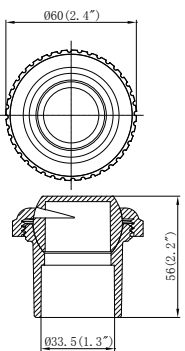

MODEL NO.	DESCRIPTION
91018	Double layer wide-mouth gasket

MODEL NO.	DESCRIPTION
91019	Return fitting body 1 1/2" female threaded x 2" male threaded

MODEL NO.	DESCRIPTION
91021	Octagonal nut 2" female threaded

MODEL NO.	DESCRIPTION
91702	Hydrostream 1 1/2" (38mm) insides fitting 1"

MODEL NO.	DESCRIPTION
91703	Hydrostream 1 1/2" (38mm) insides fitting 3/4"

MODEL NO.	DESCRIPTION
91704	Hydrostream 1 1/2" (38mm) insides fitting 1/2"

MODEL NO.	DESCRIPTION
91705	Hydrostream 1 1/2" (38mm) insides fitting 3/8"

MODEL NO.	DESCRIPTION
91706	Hydrostream 1 1/2" (38mm) insides fitting slotted

MODEL NO.	DESCRIPTION
91712	Hydrostream 1 1/2" male threaded (NPT) fitting 1"

MODELNO.	DESCRIPTION
91383	Unit fitting 1 1/2" thread

MODELNO.	DESCRIPTION
91385	1 1/2" male threaded(NPT) X 1 1/2" slip(48mm)
91386	1 1/2" male threaded(NPT) X 1 1/2" slip(50mm)

MODELNO.	DESCRIPTION
91312	Unit fitting 1 1/2" slip(48mm)