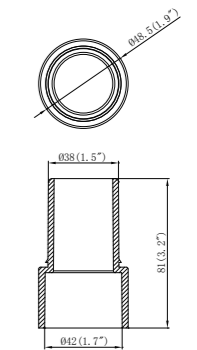

MODELNO.	DESCRIPTION
91383	Unit fitting 1 1/2" thread

MODELNO.	DESCRIPTION
91385	1 1/2" male threaded(NPT) X 1 1/2" slip(48mm)
91386	1 1/2" male threaded(NPT) X 1 1/2" slip(50mm)

MODELNO.	DESCRIPTION
91312	Unit fitting 1 1/2" slip(48mm)

MODELNO.	DESCRIPTION
81127002	Housing for 81109/81110

MODELNO.	DESCRIPTION
81131002	PVC SCH 40 adaptor 1 1/2" male threaded(NPT) x 1 1/2" slip(48mm)

MODELNO.	DESCRIPTION
81127004	ABS quick-connect 90 elbow 1 1/2" male threaded(NPT) x 1 1/2" barbed

MODELNO.	DESCRIPTION
81101	ABS adaptor 1 1/2" male threaded (NPT) x 1 1/4" x 1 1/2" smooth

MODELNO.	DESCRIPTION
81102	ABS adaptor 1 1/2" male threaded (NPT) x 1 1/2" smooth

MODELNO.	DESCRIPTION
81103	Hose adapter 1 1/2" male slip x 1 1/2" hose smooth

MODELNO.	DESCRIPTION
81104	ABS 90° elbow 1 1/2" male threaded(NPT) x 1 1/2" smooth