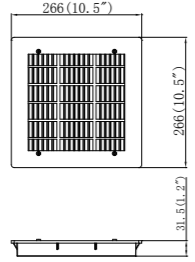

MODEL NO.	DESCRIPTION
91200	Main Drain 2"

MODEL NO.	DESCRIPTION
91230	9" square

MODEL NO.	DESCRIPTION
91213	Plug 1 1/2" mip

MODEL NO.	DESCRIPTION
65762001001	PVC 3X1 1/2" female threaded(NPSM)

MODEL NO.	DESCRIPTION
91201	Main Drain 1 1/2"