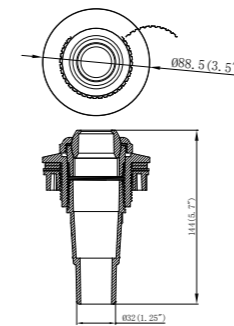

MODEL NO.	DESCRIPTION
91004	Complete ABS return fitting available in white or grey