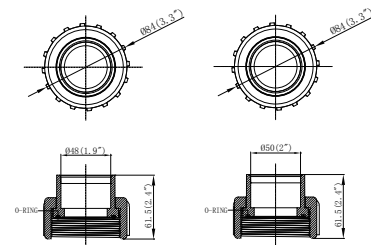

MODELNO.	DESCRIPTION
91720	Hydrostream 1 1/2" male threaded(NPT) super director nozzle

MODELNO.	DESCRIPTION
91234	Jet-Air 1" slip(33mm)
91235	Jet-Air 1 1/2" slip(48mm)

MODELNO.	DESCRIPTION
91209	Deck drain/gutter socket 4"

MODELNO.	DESCRIPTION
91301	unit fitting 2" slip(60mm)
91302	unit fitting 2" slip(63mm)

MODELNO.	DESCRIPTION
91303	unit fitting 1 1/2" slip(48mm)
91304	unit fitting 1 1/2" slip(50mm)

MODELNO.	DESCRIPTION
91382	unit fitting 1 1/2" slip(48mm)
91384	unit fitting 1 1/2" slip(50mm)

MODELNO.	DESCRIPTION
91383	Unit fitting 1 1/2" thread

MODELNO.	DESCRIPTION
91385	1 1/2" male threaded(NPT) X 1 1/2" slip(48mm)
91386	1 1/2" male threaded(NPT) X 1 1/2" slip(50mm)

MODELNO.	DESCRIPTION
91312	Unit fitting 1 1/2" slip(48mm)