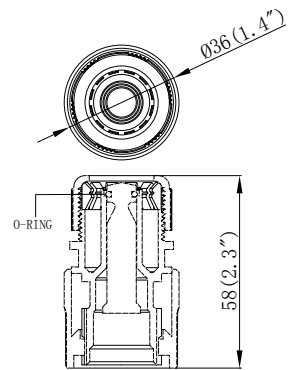

MODELNO.	DESCRIPTION
97017	European standard quick disconnect with stop water valve