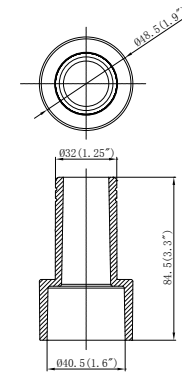

MODELNO.	DESCRIPTION
81105	ABS SCH adaptor 1 1/2" glued male insert (SPIG) x 1 1/4" smooth