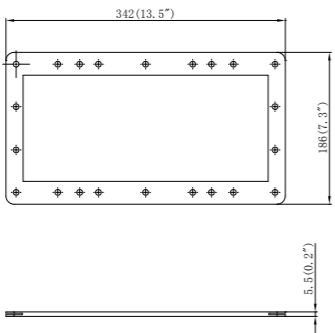

MODEL NO.	DESCRIPTION
91018	Double layer wide-mouth gasket

MODEL NO.	DESCRIPTION
91019	Return fitting body 1 1/2" female threaded x 2" male threaded

MODEL NO.	DESCRIPTION
91021	Octagonal nut 2" female threaded