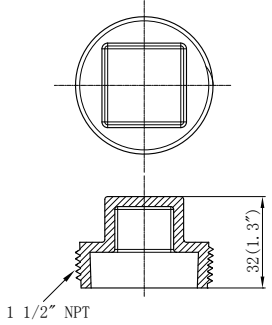

MODEL NO.	DESCRIPTION
91018	Double layer wide-mouth gasket

MODEL NO.	DESCRIPTION
91019	Return fitting body 1 1/2" female threaded x 2" male threaded

MODEL NO.	DESCRIPTION
91021	Octagonal nut 2" female threaded

MODEL NO.	DESCRIPTION
91022	Eyeball base 1 1/2" male threaded

MODEL NO.	DESCRIPTION
91025	Skimmer support

MODEL NO.	DESCRIPTION
91208	Inlet/outlet fitting

MODEL NO.	DESCRIPTION
91228	White fitting for wooden pool

MODEL NO.	DESCRIPTION
91006	Wide-mouth face plate

MODEL NO.	DESCRIPTION
91007	Standard face plate

MODEL NO.	DESCRIPTION
91008	Teflon tape

MODEL NO.	DESCRIPTION
91009	Double layer standard gaskets

MODEL NO.	DESCRIPTION
91010	Return fitting gasket(3PCS)

MODEL NO.	DESCRIPTION
91702	Hydrostream 1 1/2" (38mm) insides fitting 1"

MODEL NO.	DESCRIPTION
91703	Hydrostream 1 1/2" (38mm) insides fitting 3/4"

MODEL NO.	DESCRIPTION
91704	Hydrostream 1 1/2" (38mm) insides fitting 1/2"