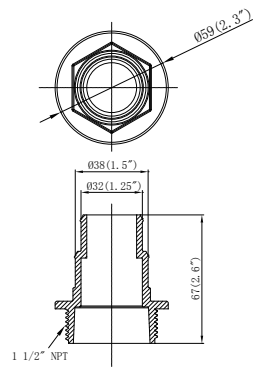

MODELNO.	DESCRIPTION
47303014	PP adaptor 1 1/2" male threaded x 1 1/2" x 1 1/4" smooth