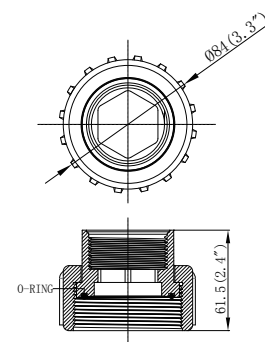

MODEL NO.	DESCRIPTION
91018	Double layer wide-mouth gasket

MODEL NO.	DESCRIPTION
91019	Return fitting body 1 1/2" female threaded x 2" male threaded

MODEL NO.	DESCRIPTION
91021	Octagonal nut 2" female threaded

MODELNO.	DESCRIPTION
91301	unit fitting 2" slip(60mm)
91302	unit fitting 2" slip(63mm)

MODELNO.	DESCRIPTION
91303	unit fitting 1 1/2" slip(48mm)
91304	unit fitting 1 1/2" slip(50mm)

MODELNO.	DESCRIPTION
91382	unit fitting 1 1/2" slip(48mm)
91384	unit fitting 1 1/2" slip(50mm)

MODELNO.	DESCRIPTION
91383	Unit fitting 1 1/2" thread

MODELNO.	DESCRIPTION
91385	1 1/2" male threaded(NPT) X 1 1/2" slip(48mm)
91386	1 1/2" male threaded(NPT) X 1 1/2" slip(50mm)

MODELNO.	DESCRIPTION
91312	Unit fitting 1 1/2" slip(48mm)