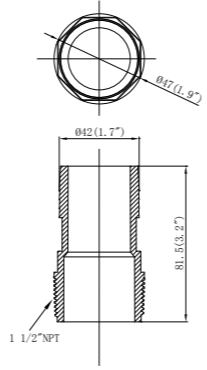

MODELNO.	DESCRIPTION
91383	Unit fitting 1 1/2" thread

MODELNO.	DESCRIPTION
91385	1 1/2" male threaded(NPT) X 1 1/2" slip(48mm)
91386	1 1/2" male threaded(NPT) X 1 1/2" slip(50mm)

MODELNO.	DESCRIPTION
91312	Unit fitting 1 1/2" slip(48mm)

MODELNO.	DESCRIPTION
81128002	ABS quick-connect 90 elbow 1 1/2" male threaded(NPT) x 1 1/2" smooth

MODELNO.	DESCRIPTION
81124	ABS 90° elbow adaptor 1 1/2" barbed x 1 1/2" barbed

MODELNO.	DESCRIPTION
81131	ABS adaptor 1 1/2"(NPT) male threaded x 1 1/2"(NPT) male threaded

MODELNO.	DESCRIPTION
81132	PVC SCH 40 90 elbow 1 1/2" female slip(48mm) x 1 1/2" barbed

MODELNO.	DESCRIPTION
81123	ABS hose adaptor 1 1/2"(NPT) male threaded x 1 1/2" barbed

MODELNO.	DESCRIPTION
81126	ABS quick-connect adaptor (2 1/2"-1 1/2 UN 2A) male threaded x 1 1/2" barbed