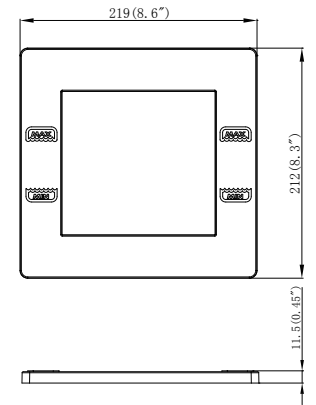

MODELNO.	DESCRIPTION
91923	Plastic face plate cover for 91001 standard skimmer