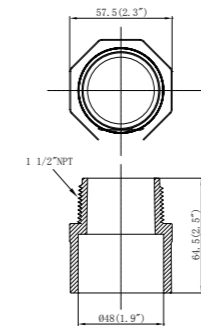

MODELNO.	DESCRIPTION
91383	Unit fitting 1 1/2" thread

MODELNO.	DESCRIPTION
91385	1 1/2" male threaded(NPT) X 1 1/2" slip(48mm)
91386	1 1/2" male threaded(NPT) X 1 1/2" slip(50mm)

MODELNO.	DESCRIPTION
91312	Unit fitting 1 1/2" slip(48mm)

MODELNO.	DESCRIPTION
81132	PVC SCH 40 90 elbow 1 1/2" female slip(48mm) x 1 1/2" barbed

MODELNO.	DESCRIPTION
81123	ABS hose adaptor 1 1/2"(NPT) male threaded x 1 1/2" barbed

MODELNO.	DESCRIPTION
81126	ABS quick-connect adaptor (2 1/2"-1 1/2 UN 2A) male threaded x 1 1/2" barbed

MODELNO.	DESCRIPTION
81020	ABS adaptor universal wall skimmer vacuum elbow x 1 1/4" x 1 1/2" smooth

MODELNO.	DESCRIPTION
81125	Pool fountain adaptor 1 1/2" female threaded x 2" female threaded

MODELNO.	DESCRIPTION
81127003	Ring for 81109/81110

MODELNO.	DESCRIPTION
81127002	Housing for 81109/81110

MODELNO.	DESCRIPTION
81131002	PVC SCH 40 adaptor 1 1/2" male threaded(NPT) x 1 1/2" slip(48mm)

MODELNO.	DESCRIPTION
81127004	ABS quick-connect 90 elbow 1 1/2" male threaded(NPT) x 1 1/2" barbed