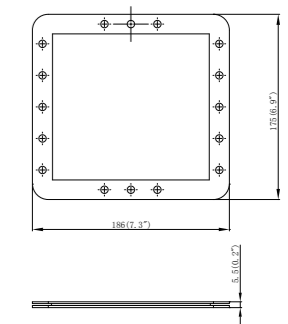

MODEL NO.	DESCRIPTION
91018	Double layer wide-mouth gasket

MODEL NO.	DESCRIPTION
91019	Return fitting body 1 1/2" female threaded x 2" male threaded

MODEL NO.	DESCRIPTION
91021	Octagonal nut 2" female threaded

MODEL NO.	DESCRIPTION
91006	Wide-mouth face plate

MODEL NO.	DESCRIPTION
91007	Standard face plate

MODEL NO.	DESCRIPTION
91008	Teflon tape

MODEL NO.	DESCRIPTION
91009	Double layer standard gaskets

MODEL NO.	DESCRIPTION
91010	Return fitting gasket(3PCS)

MODEL NO.	DESCRIPTION
91702	Hydrostream 1 1/2" (38mm) insides fitting 1"

MODEL NO.	DESCRIPTION
91703	Hydrostream 1 1/2" (38mm) insides fitting 3/4"

MODEL NO.	DESCRIPTION
91704	Hydrostream 1 1/2" (38mm) insides fitting 1/2"