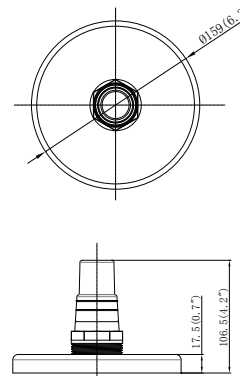

MODEL NO.	DESCRIPTION
91018	Double layer wide-mouth gasket

MODEL NO.	DESCRIPTION
91019	Return fitting body 1 1/2" female threaded x 2" male threaded

MODEL NO.	DESCRIPTION
91021	Octagonal nut 2" female threaded

MODEL NO.	DESCRIPTION
91705	Hydrostream 1 1/2" (38mm) insides fitting 3/8"

MODEL NO.	DESCRIPTION
91706	Hydrostream 1 1/2" (38mm) insides fitting slotted

MODEL NO.	DESCRIPTION
91712	Hydrostream 1 1/2" male threaded (NPT) fitting 1"

MODEL NO.	DESCRIPTION
91713	Hydrostream 1 1/2" male threaded (NPT) fitting 3/4"

MODEL NO.	DESCRIPTION
91714	Hydrostream 1 1/2" male threaded (NPT) fitting 1/2"

MODEL NO.	DESCRIPTION
91715	Hydrostream 1 1/2" male threaded (NPT) fitting 3/8"

MODEL NO.	DESCRIPTION
91011	Hose adaptor 1 1/2" male threaded (NPT) 1 1/2" X 1 1/4" hose smooth

MODEL NO.	DESCRIPTION
91012	Vacuum plate 1 1/2" x 1 1/4" hose smooth hose connection

MODEL NO.	DESCRIPTION
91015	Skimmer cover